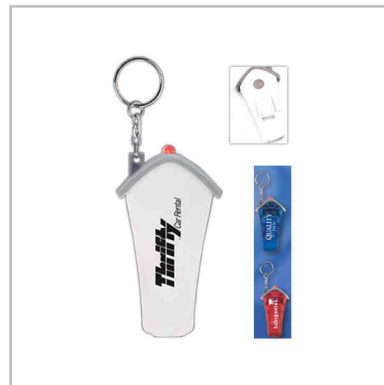

Size:
3 3/8" x 3 3/8"

Product #: QP-QP-B80355

Quantity	150	300	500	1000
Price	\$ 1.07	\$ 1.04	\$ 1.01	\$ 0.99

Plastic with stainless steel plate house-shaped key tag. Strong split ring. Includes 2 piece deluxe gift box.

Size:
2 1/4" x 2"

Product #: BL-SM-2775

Quantity	300	500	1000	2500
Price	\$ 2.70	\$ 2.58	\$ 2.46	\$ 2.28

House shape clip with spring loaded hinge and magnet on back side. Large black rubber grip and imprint area.

Size:
3" x 2 1/2"

Product #: HT-196

Quantity	250	500	1000	2500
Price	\$ 1.48	\$ 1.41	\$ 1.38	\$ 1.35

Build your house of Optically Perfect glass! An ideal award selection for those in home-related industries-real estate, construction, mortgage and finance, home designers.

Size:
3 1/2" x 4" x 1 1/8"

Product #: BM-IC600

Quantity	2	15	100	175
Price	\$ 67.98	\$ 65.94	\$ 63.24	\$ 61.20

House shape whistle key light is a new version of the popular and safety conscious whistle key light. The whistle is now available in the popular house shape. Excellent for real estate, finance and many other...