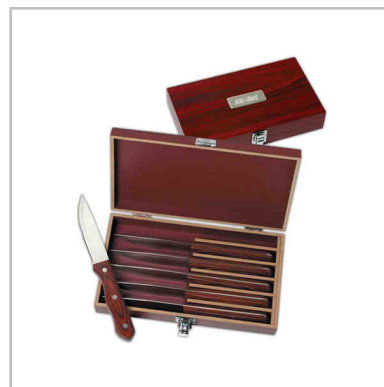

Steak knife set. Wood grain presentation case includes six oversized steak house design knives. FDA compliant stainless steel with triple riveted Manchurian ash handles.

Size:
6" x 2" x 10 3/8"

Product #: SL-KS08

Quantity	12	25	50	100
Price	$ 39.89	$ 38.58	$ 37.29	$ 34.67