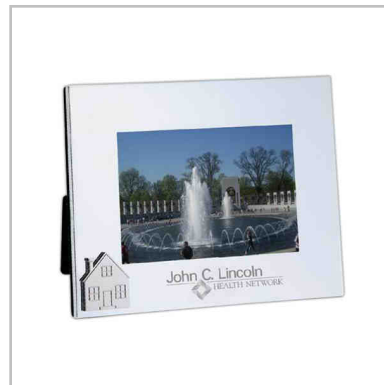

Quantity	250	500	1000	2500
Price	\$ 2.07	\$ 1.66	\$ 1.32	\$ 1.26

House shaped calendar magnet, 3 3/4" x 4 11/16". Approximately .020 thick.

Size:
3 3/4" x 4 11/16"

Product #: MG-S227

Quantity	250	500	1000	2500
Price	\$ 1.25	\$ 0.80	\$ 0.63	\$ 0.51

Realty house frame made of polished silvertone aluminum, 9" x 6 3/4" x 3/8".

Size:
7" x 5"

Product #: AITG-TS-613

Quantity	1	51	200	500
Price	\$ 18.66	\$ 15.54	\$ 15.06	\$ 14.34

Realty house shaped cardholder made of polished silver plated zinc alloy.

Size:
3 7/8" x 1" x 3/4"

Product #: AITG-TS-617

Quantity	1	51	200	500
Price	\$ 18.66	\$ 15.54	\$ 15.06	\$ 14.34

3 working days - Unique flat plastic pen with house shaped top and a magnetic back that adheres to any metal surface.