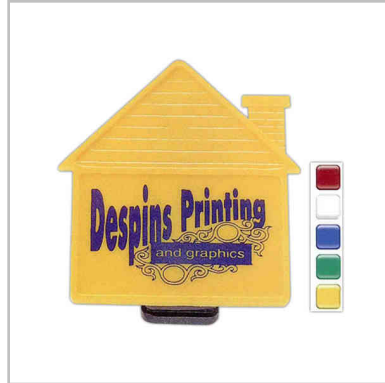

7 working days - House-shaped business card holder with letter opener and staple remover. Insert a business card under lens for instant personalization. Dual function letter opener and...

Size:
3 13/16" x 3 3/8"

Product #: QP-QP-2852

Quantity	250	500	1000	2500
Price	\$ 2.09	\$ 2.03	\$ 2.00	\$ 1.95

5 - House shape 2' tape measure with key chain. Product size is 1 3/4" x 2" x 1/2" .

Size:
1 3/4" x 2" x 1/2"

Product #: LC-TLM700

Quantity	250	500	1000
Price	\$ 1.12	\$ 1.06	\$ 1.00

House shaped acrylic key tag. Lifetime guaranteed ad copy.

Size:
2 1/16" x 2 1/4"

Product #: QP-QP-64220

Quantity	250	500	1000	2500
Price	\$ 1.07	\$ 1.05	\$ 1.02	\$ 0.99

House - Magnetic clip memo holder with an extra powerful clip and super strong magnet. Magnetic clip on back is black. Face plate made and assembled in the U.S.; magnetic clip is globally sourced.

Size:
2 3/8" x 2 1/2"