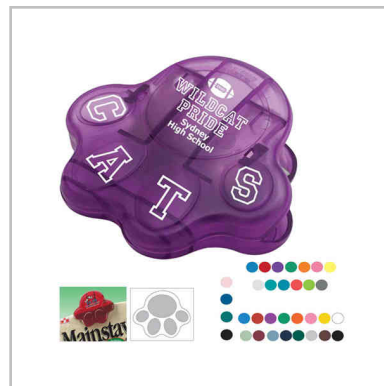

Paw Print - Soft flexible key tag with 1" split ring. Flexi-Soft material is thick, flexible and softer to touch.

Size:
2 1/4" x 1 7/8"

Product #: EM-568

Quantity	250	350	500	1000
Price	\$ 0.69	\$ 0.64	\$ 0.64	\$ 0.61

Paw Print - Magnet made of flexible 30 mil permanent magnet to adhere to any steel surface.

Size:
3 3/8" x 2 7/8"

Product #: EM-368

Quantity	250	350	500	1000
Price	\$ 0.55	\$ 0.48	\$ 0.47	\$ 0.44

Paw - Letter opener with protective steel blade that quickly slices through envelopes.

Size:
3" x 2 1/2"

Product #: EM-2425

Quantity	250	350	500	1000
Price	\$ 0.92	\$ 0.87	\$ 0.86	\$ 0.83

Paw shaped clip. Provides "paws - i - tive" name recognition, as it tightly seals food bags or neatly organizes coupons and papers. A great item for pet food companies, pet stores, and team sport support...

Size:
3 11/16" x 3" x 1 1/4"

Product #: EM-425

Quantity	250	350	500	1000
Price	\$ 1.29	\$ 1.19	\$ 1.13	\$ 1.06

Easily dig out pet food with large paw shaped scoop, which also tightly seals pet food bags. Features 1 cup size to help manage portions. Ideal for pet food companies, pet stores, veterinarians and pet shows.