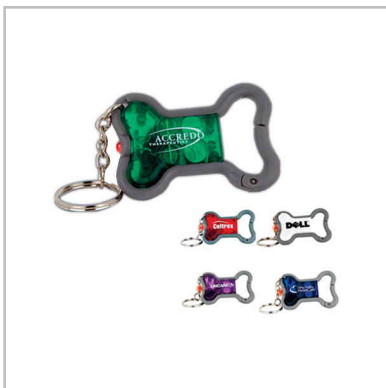

Size:
3" x 2 1/4"

Dog - Magnet made of flexible 30 mil permanent magnet to adhere to any steel surface.

Size:
3 5/8" x 2 3/8"

Product #: EM-331

Quantity	250	350	500	1000
Price	\$ 0.55	\$ 0.48	\$ 0.47	\$ 0.44

Product #: EM-332

Quantity	250	350	500	1000
Price	\$ 0.55	\$ 0.48	\$ 0.47	\$ 0.44

Bone - Magnet made of flexible 30 mil permanent magnet to adhere to any steel surface.

Size:
3 1/2" x 1 3/4"

Product #: EM-334

Quantity	250	350	500	1000
Price	\$ 0.55	\$ 0.48	\$ 0.47	\$ 0.44

Purple - Multi-functional dog bone carabiner is a great value! These bon shaped carabiners are designed with a variety of functions in mind. Comes complete with split keyring.

Size:
1/4" x 3 1/4" x 2 1/8"

Product #: BM-K30890

Quantity	100	500	1000	3000
Price	\$ 2.46	\$ 2.39	\$ 2.28	\$ 2.16

Dog bone shape key holder. Veterinarians, pet shops and other industries can use this high perceived value key light. Bone shaped key light has a clip-on feature making it extra handy. Red lights and batteries...