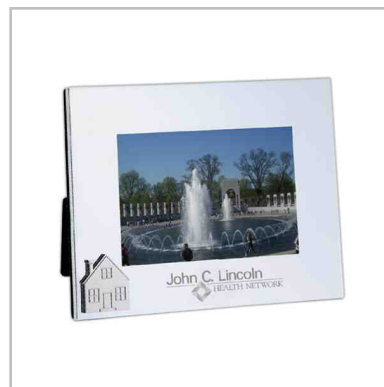

Realty house frame made of polished silvertone aluminum, 9" x 6 3/4" x 3/8".

Size:
7" x 5"

Product #: AITG-TS-613

Quantity	1	51	200	500
Price	$ 18.66	$ 15.54	$ 15.06	$ 14.34