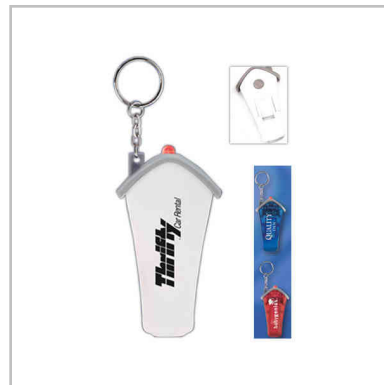

**Size:**  
3 3/8" x 3 3/8"

**Product #:** QP-QP-B80355

<b>Quantity</b>	150	300	500	1000
<b>Price</b>	\$ 1.07	\$ 1.04	\$ 1.01	\$ 0.99

Plastic with stainless steel plate house-shaped key tag. Strong split ring. Includes 2 piece deluxe gift box.

**Size:**  
2 1/4" x 2"

**Product #:** BL-SM-2775

<b>Quantity</b>	300	500	1000	2500
<b>Price</b>	\$ 2.70	\$ 2.58	\$ 2.46	\$ 2.28

House shape clip with spring loaded hinge and magnet on back side. Large black rubber grip and imprint area.

**Size:**  
3" x 2 1/2"

**Product #:** HT-196

<b>Quantity</b>	250	500	1000	2500
<b>Price</b>	\$ 1.48	\$ 1.41	\$ 1.38	\$ 1.35

Build your house of Optically Perfect glass! An ideal award selection for those in home-related industries-real estate, construction, mortgage and finance, home designers.

**Size:**  
3 1/2" x 4" x 1 1/8"

**Product #:** BM-IC600

<b>Quantity</b>	2	15	100	175
<b>Price</b>	\$ 67.98	\$ 65.94	\$ 63.24	\$ 61.20

House shape whistle key light is a new version of the popular and safety conscious whistle key light. The whistle is now available in the popular house shape. Excellent for real estate, finance and many other...