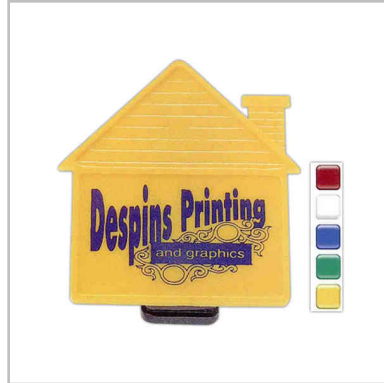

**Product #:** LC-SBF701

<b>Quantity</b>	250	500	1000
<b>Price</b>	\$ 2.10	\$ 2.04	\$ 1.98

7 working days - House-shaped business card holder with letter opener and staple remover. Insert a business card under lens for instant personalization. Dual function letter opener and...

**Size:**  
3 13/16" x 3 3/8"

**Product #:** QP-QP-2852

<b>Quantity</b>	250	500	1000	2500
<b>Price</b>	\$ 2.09	\$ 2.03	\$ 2.00	\$ 1.95

5 - House shape 2' tape measure with key chain. Product size is 1 3/4" x 2" x 1/2" .

**Size:**  
1 3/4" x 2" x 1/2"

**Product #:** LC-TLM700

<b>Quantity</b>	250	500	1000
<b>Price</b>	\$ 1.12	\$ 1.06	\$ 1.00

House shaped acrylic key tag. Lifetime guaranteed ad copy.

**Size:**  
2 1/16" x 2 1/4"

**Product #:** QP-QP-64220

<b>Quantity</b>	250	500	1000	2500
<b>Price</b>	\$ 1.07	\$ 1.05	\$ 1.02	\$ 0.99

House - Magnetic clip memo holder with an extra powerful clip and super strong magnet. Magnetic clip on back is black. Face plate made and assembled in the U.S.; magnetic clip is globally sourced.