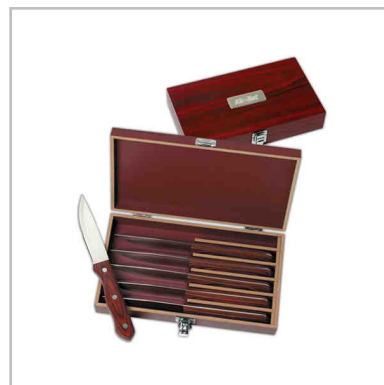

**Size:**  
2 1/4" x 2 1/2"

**Product #:** EM-511

Quantity	250	350	500	1000
<b>Price</b>	\$ 0.69	\$ 0.64	\$ 0.64	\$ 0.61

Steak knife set. Wood grain presentation case includes six oversized steak house design knives. FDA compliant stainless steel with triple riveted Manchurian ash handles.