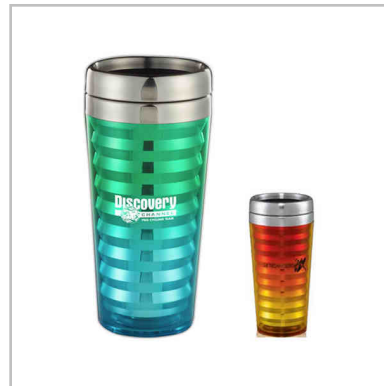

Size:
14 oz.

Product #: LD-1521-32

Quantity	72	150	300	450
Price	\$ 8.64	\$ 8.28	\$ 7.92	\$ 7.56

16 oz. Double wall construction insulated tumbler with screw-on slide-lock lid.

Size:
16 oz.

Product #: BL-SM-6640

Quantity	150	250	500	1000
Price	\$ 3.48	\$ 3.36	\$ 3.24	\$ 3.12

Travel tumbler, 16 oz., double wall stainless steel with screw on lid with slide opening lid.

Size:
16 oz.

Product #: BL-SM-6700

Quantity	100	250	500	1000
Price	\$ 7.80	\$ 7.56	\$ 7.20	\$ 6.90

SAN plastic tumbler with plastic electro-chrome plated liner, 14 oz. Stainless steel lip and low profile stainless steel lid with plastic thumb-slide closure. Coiled plastic liner and SAN plastic outer construction....

Size:
14 oz.

Product #: LD-1620-34

Quantity	60	150	300	450
Price	\$ 10.80	\$ 10.36	\$ 9.90	\$ 9.46

14 oz. tumbler with non splash screw on and spill resistant lid. With black lid and trim. Mug is approximately 7 1/4" in height.