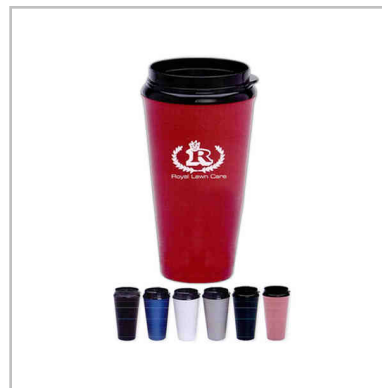

Size:
16 oz.

Product #: BL-SM-6760

Quantity	150	250	500	1000
Price	\$ 4.02	\$ 3.90	\$ 3.78	\$ 3.66

Mug, 16 oz., with slider lid, double wall plastic insulated with 4 finger ergonomic handle, high gloss finish, spill resistant, 2 piece thumb-slide lid, and fits most automotive drink holders. 6 1/2" tall with black insert...

Size:
16 oz.

Product #: HT-5916

Quantity	96	144	288	576
Price	\$ 2.61	\$ 2.49	\$ 2.43	\$ 2.37

16 oz. plastic insulated double wall tumbler with plastic sip through lid. High gloss finish and choice of color. Fits most automotive drink holders. 7" tall with black insert and lid.

Size:
16 oz.

Product #: HT-5917

Quantity	96	144	288	576
Price	\$ 2.70	\$ 2.57	\$ 2.51	\$ 2.45

Tumbler, constructed of stainless steel and UltraHyde, 15 oz. Low profile, rotating closure lid for easy drinking. Double-wall construction using stainless steel liner. Sleeve is removable for...