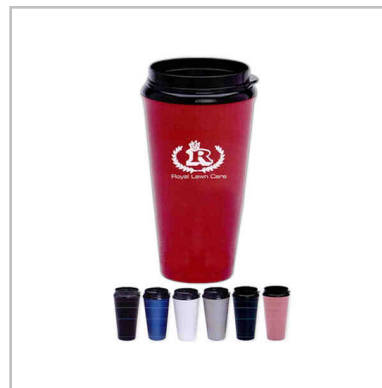

16 oz. plastic insulated double wall tumbler with plastic sip through lid. High gloss finish and choice of color. Fits most automotive drink holders. 7" tall with black insert and lid.

Size:
16 oz.

Product #: HT-5917

Quantity	96	144	288	576
Price	$ 2.70	$ 2.57	$ 2.51	$ 2.45