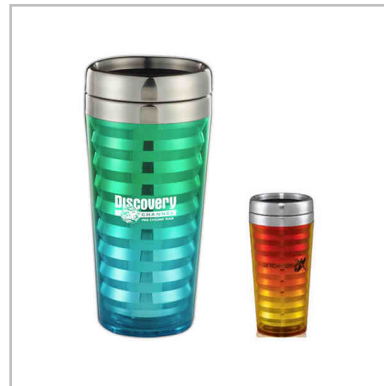

16 oz. Double wall construction insulated tumbler with screw-on slide-lock lid.

**Size:**  
16 oz.

**Product #:** BL-SM-6640

|                 |         |         |         |         |
|-----------------|---------|---------|---------|---------|
| <b>Quantity</b> | 150     | 250     | 500     | 1000    |
| <b>Price</b>    | \$ 3.48 | \$ 3.36 | \$ 3.24 | \$ 3.12 |

Travel tumbler, 16 oz., double wall stainless steel with screw on lid with slide opening lid.

**Size:**  
16 oz.

**Product #:** BL-SM-6700

|                 |         |         |         |         |
|-----------------|---------|---------|---------|---------|
| <b>Quantity</b> | 100     | 250     | 500     | 1000    |
| <b>Price</b>    | \$ 7.80 | \$ 7.56 | \$ 7.20 | \$ 6.90 |

SAN plastic tumbler with plastic electro-chrome plated liner, 14 oz. Stainless steel lip and low profile stainless steel lid with plastic thumb-slide closure. Coiled plastic liner and SAN plastic outer construction....