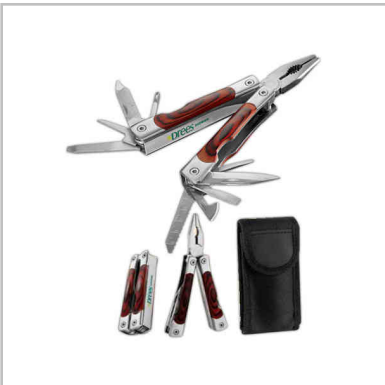

Product #: CP-4IN1TAPE

Quantity	10000	25000	50000	75000
Price	\$ 1.61	\$ 1.43	\$ 1.35	\$ 1.26

Laser Engraving - Stainless steel 13-function pliers with 3 gripping surfaces, wire cutter, small knife, large knife, metal/wood file, standard ruler/scale, can piercer, bottle opener, flat head screwdriver, Phillips...

Size:
4"

Product #: BL-SM-9371

Quantity	150	250	500	1000
Price	\$ 6.00	\$ 5.70	\$ 5.40	\$ 5.10

Slim slitter ruler aesthetically designed for comfort and easy handling. Features protective steel blade and 6" ruler on top edge. Convenient 2 - in - one tool for opening envelopes and taking measurements....

Size:
6" x 1 1/8"

Product #: EM-1425

Quantity	250	350	500	1000
Price	\$ 1.05	\$ 1.00	\$ 0.99	\$ 0.95

Multi-tool with 16 functions. Stainless steel with Pakka wood grip. Functions include: pliers, three knife blades, three flathead screwdrivers, Phillips head screwdriver, bottle opener, can opener, wire cutter,...

Size:
4" x 10" x 2"

Product #: LD-1210-03

Quantity	24	100	150	250
Price	\$ 21.36	\$ 20.48	\$ 19.58	\$ 18.70

Multi function tool in case. Needle nose pliers, wire cutter, small and large knife, metal and wood file, standard ruler and scale, bottle opener, flat head and Phillips head screwdriver, punch and fish scaler...