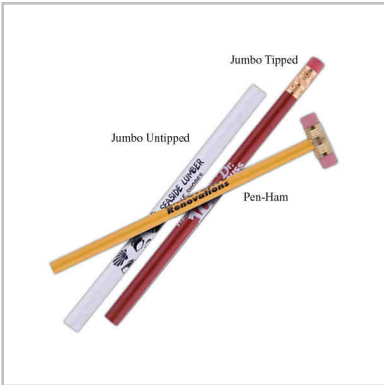

Hammer - 2 color imprint - Yellow - Bonded lead pencil with round barrel, twin oversize red erasers, number 2 core and brass colored ferrule. We've combined a standard size pencil with...

Size:

Product #: SP-PH-O

Quantity	500	1000	2500	5000
Price	$ 0.76	$ 0.71	$ 0.68	$ 0.65