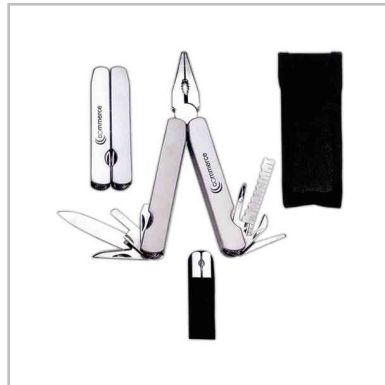

Size:
4"

Product #: BL-SM-9371

Quantity	150	250	500	1000
Price	\$ 6.00	\$ 5.70	\$ 5.40	\$ 5.10

Slim slitter ruler aesthetically designed for comfort and easy handling. Features protective steel blade and 6" ruler on top edge. Convenient 2 - in - one tool for opening envelopes and taking measurements....

Size:
6" x 1 1/8"

Product #: EM-1425

Quantity	250	350	500	1000
Price	\$ 1.05	\$ 1.00	\$ 0.99	\$ 0.95

Multi-tool with 16 functions. Stainless steel with Pakka wood grip. Functions include: pliers, three knife blades, three flathead screwdrivers, Phillips head screwdriver, bottle opener, can opener, wire cutter,...

Size:
4" x 10" x 2"

Product #: LD-1210-03

Quantity	24	100	150	250
Price	\$ 21.36	\$ 20.48	\$ 19.58	\$ 18.70

Multi function tool in case. Needle nose pliers, wire cutter, small and large knife, metal and wood file, standard ruler and scale, bottle opener, flat head and Phillips head screwdriver, punch and fish scaler...

Size:
4" x 1 1/4"

Product #: HT-7225

Quantity	100	250	500	1000
Price	\$ 5.22	\$ 4.98	\$ 4.86	\$ 4.74

79" rectangular, retractable metal tape measure with level. Inch and metric measurements and a lock button.